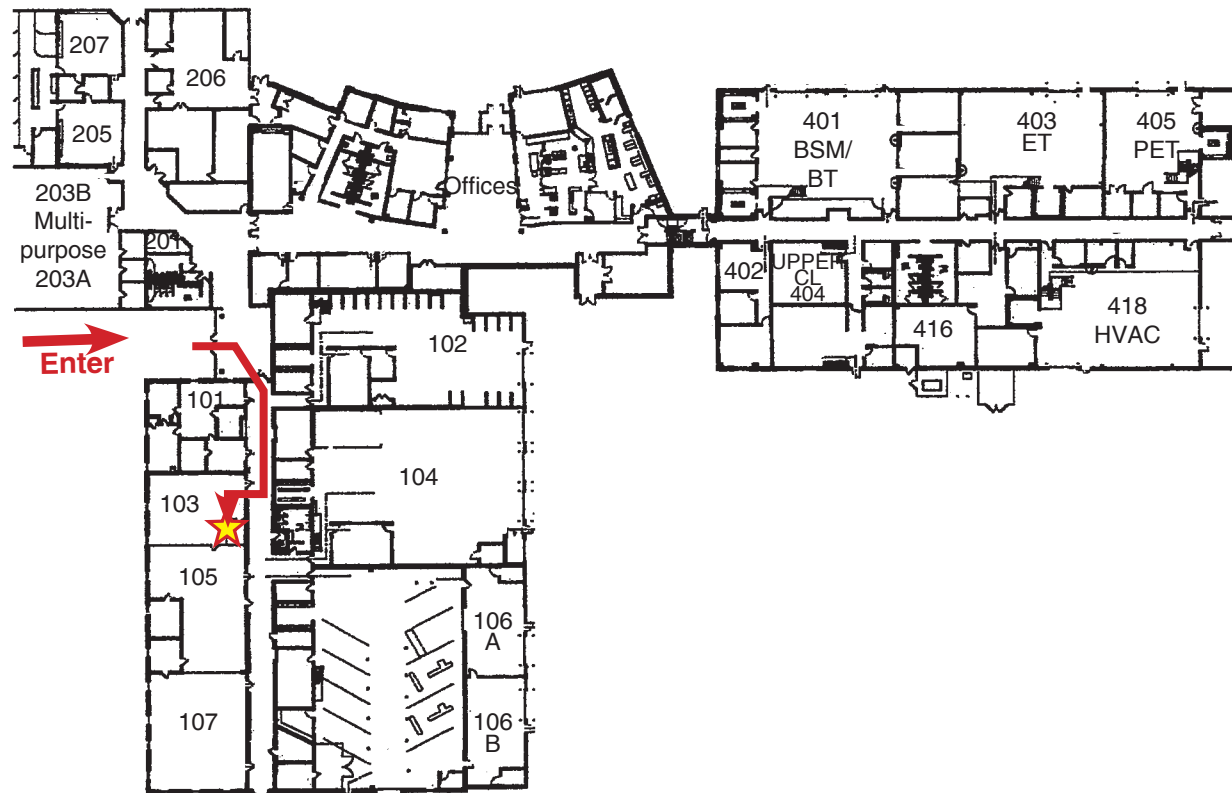

Adult & Community Education / Lewis and Clark Career Center

2400 Zumbahl Road, St. Charles, 63301
CL (Computer Lab-Located within Room 103)

0.9 miles north of Highway 70

You can enter the building through either of the main entrances, although the south entrance is closest to the classroom. Once you enter the building, follow the black wall signs guiding you to the Adult Education Office-Room 101 Upon locating the Adult Education office, proceed two doors further on the right to room 103. Enter the classroom and then make an immediate left into the Computer Lab.

Adult & Community Education / Lewis and Clark Career Center

2400 Zumbahl Road, St. Charles, 63301

CL (Computer Lab-Located within Room 103)

0.9 miles north of Highway 70

You can enter the building through either of the main entrances, although the south entrance is closest to the classroom.