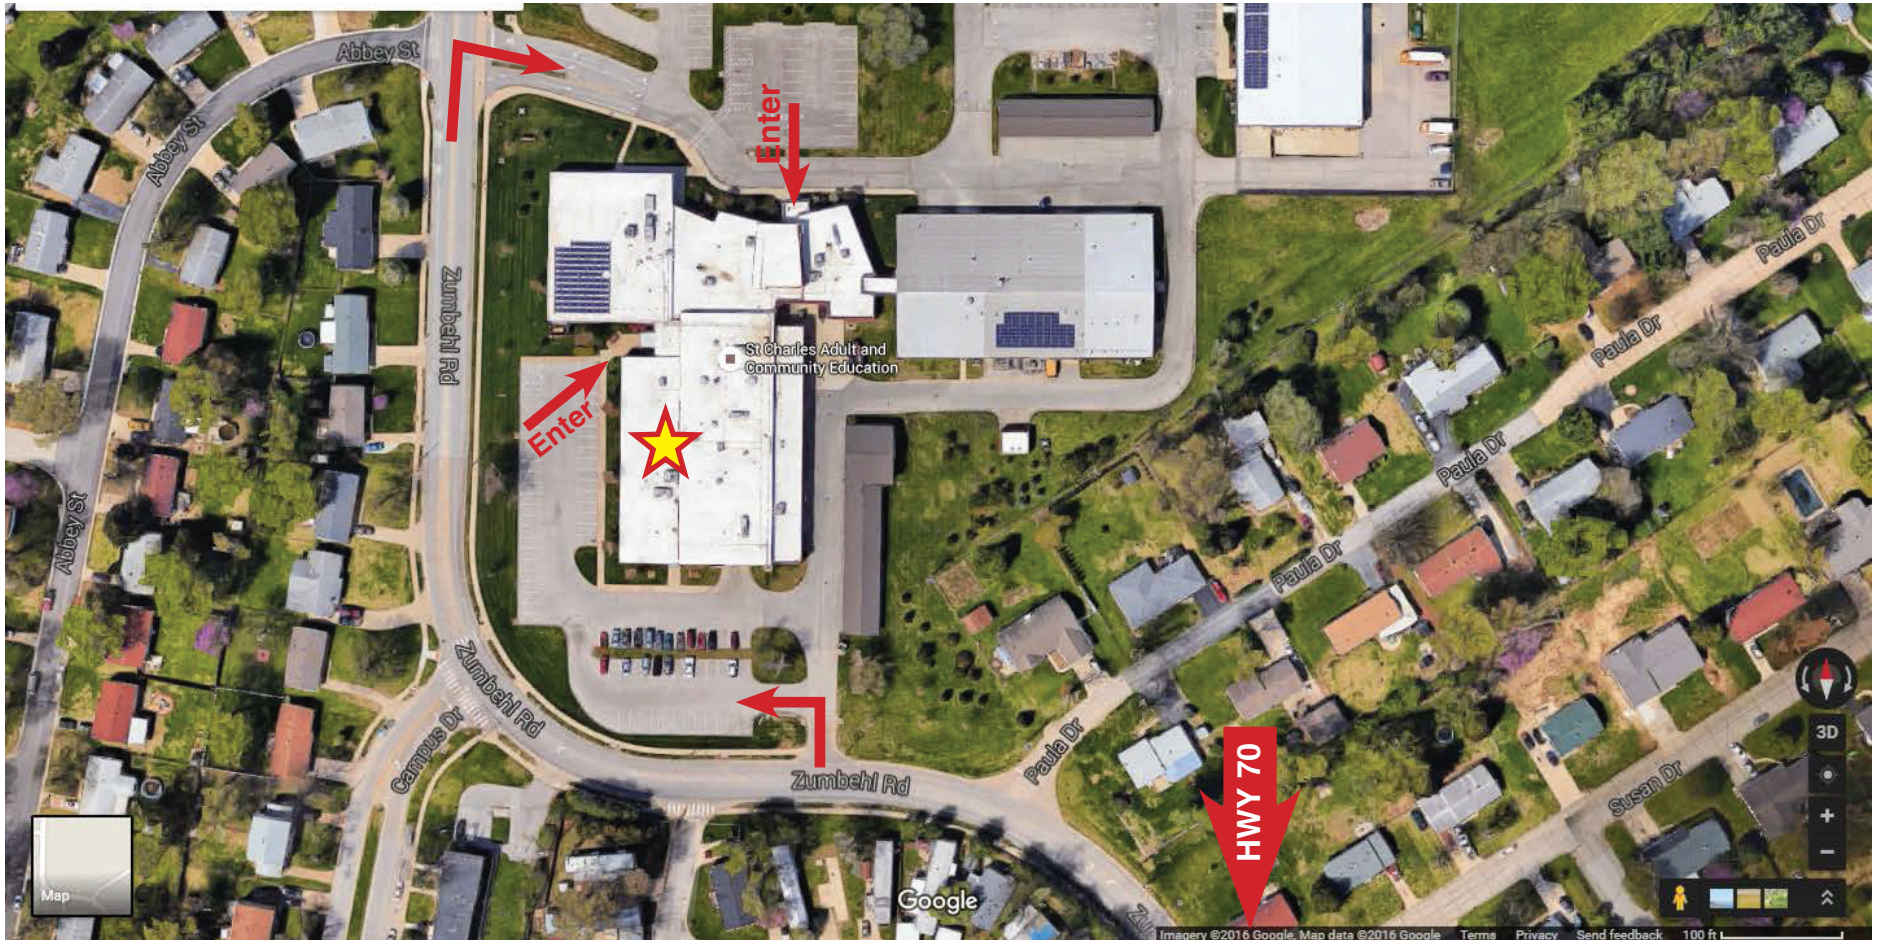

Adult & Community Education / Lewis and Clark Career Center

2400 Zumbahl Road, St. Charles, 63301
CL (Computer Lab-Located within Room 103)

0.9 miles north of Highway 70

You can enter the building through either of the main entrances, although the south entrance is closest to the classroom. Once you enter the building, follow the black wall signs guiding you to the Adult Education Office-Room 101 Upon locating the Adult Education office, proceed two doors further on the right to room 103. Enter the classroom and then make an immediate left into the Computer Lab.

Adult & Community Education / Lewis and Clark Career Center

2400 Zumbahl Road, St. Charles, 63301

CL (Computer Lab-Located within Room 103)

0.9 miles north of Highway 70

You can enter the building through either of the main entrances, although the south entrance is closest to the classroom.