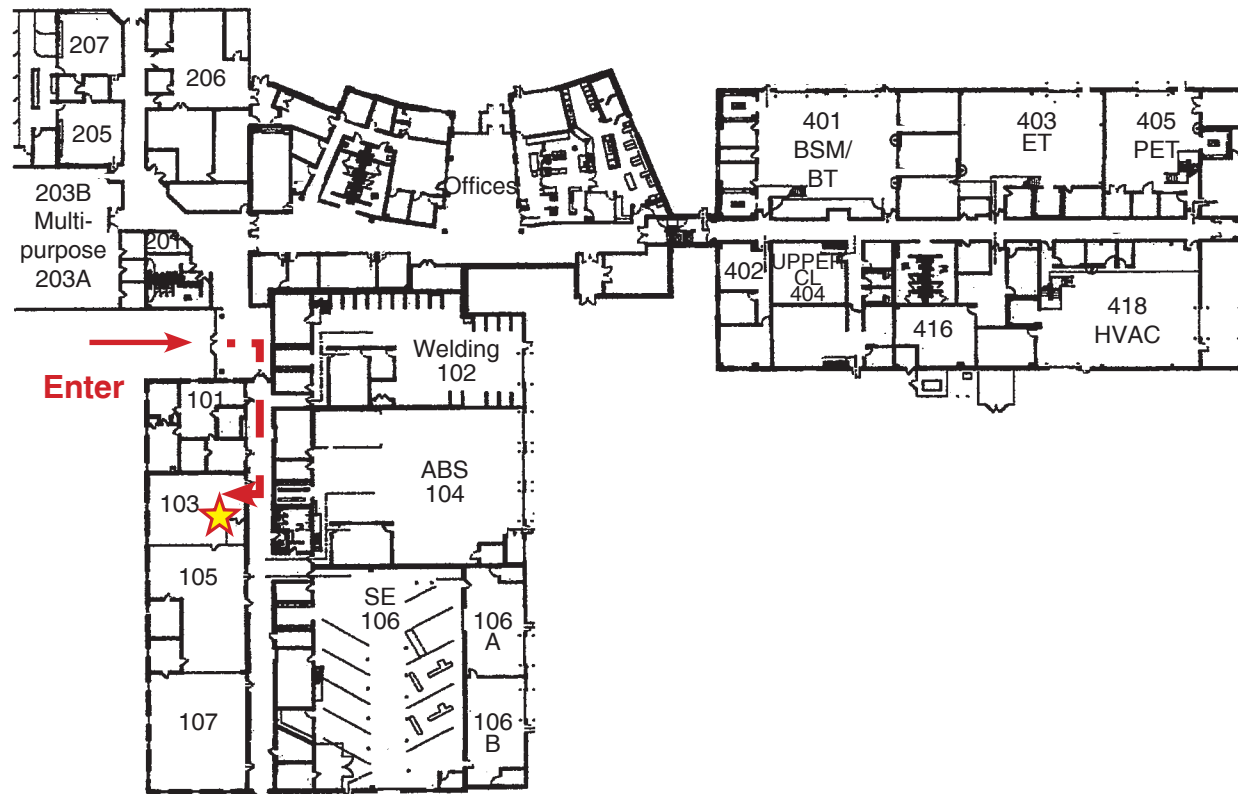

Adult & Community Education / Lewis and Clark Career Center

2400 Zumbahl Road, St. Charles, 63301
Room 103

0.9 miles north of Highway 70

You can enter the building through either of the main entrances although the south entrance is closest to the classroom. Once you enter the building, follow the black wall signs guiding you to the Adult Education Office-Room 101 Upon locating the Adult Education office, proceed two doors further on the right to room 103.

Adult & Community Education / Lewis and Clark Career Center

2400 Zumbuhl Road, St. Charles, 63301

Room 103

0.9 miles north of Highway 70

You can enter the building through either of the main entrances although the south entrance is closest to the classroom.

Once you enter the building, follow the black wall signs guiding you to the Adult Education Office-Room 101 Upon locating the Adult Education office, proceed two doors further on the right to room 103.