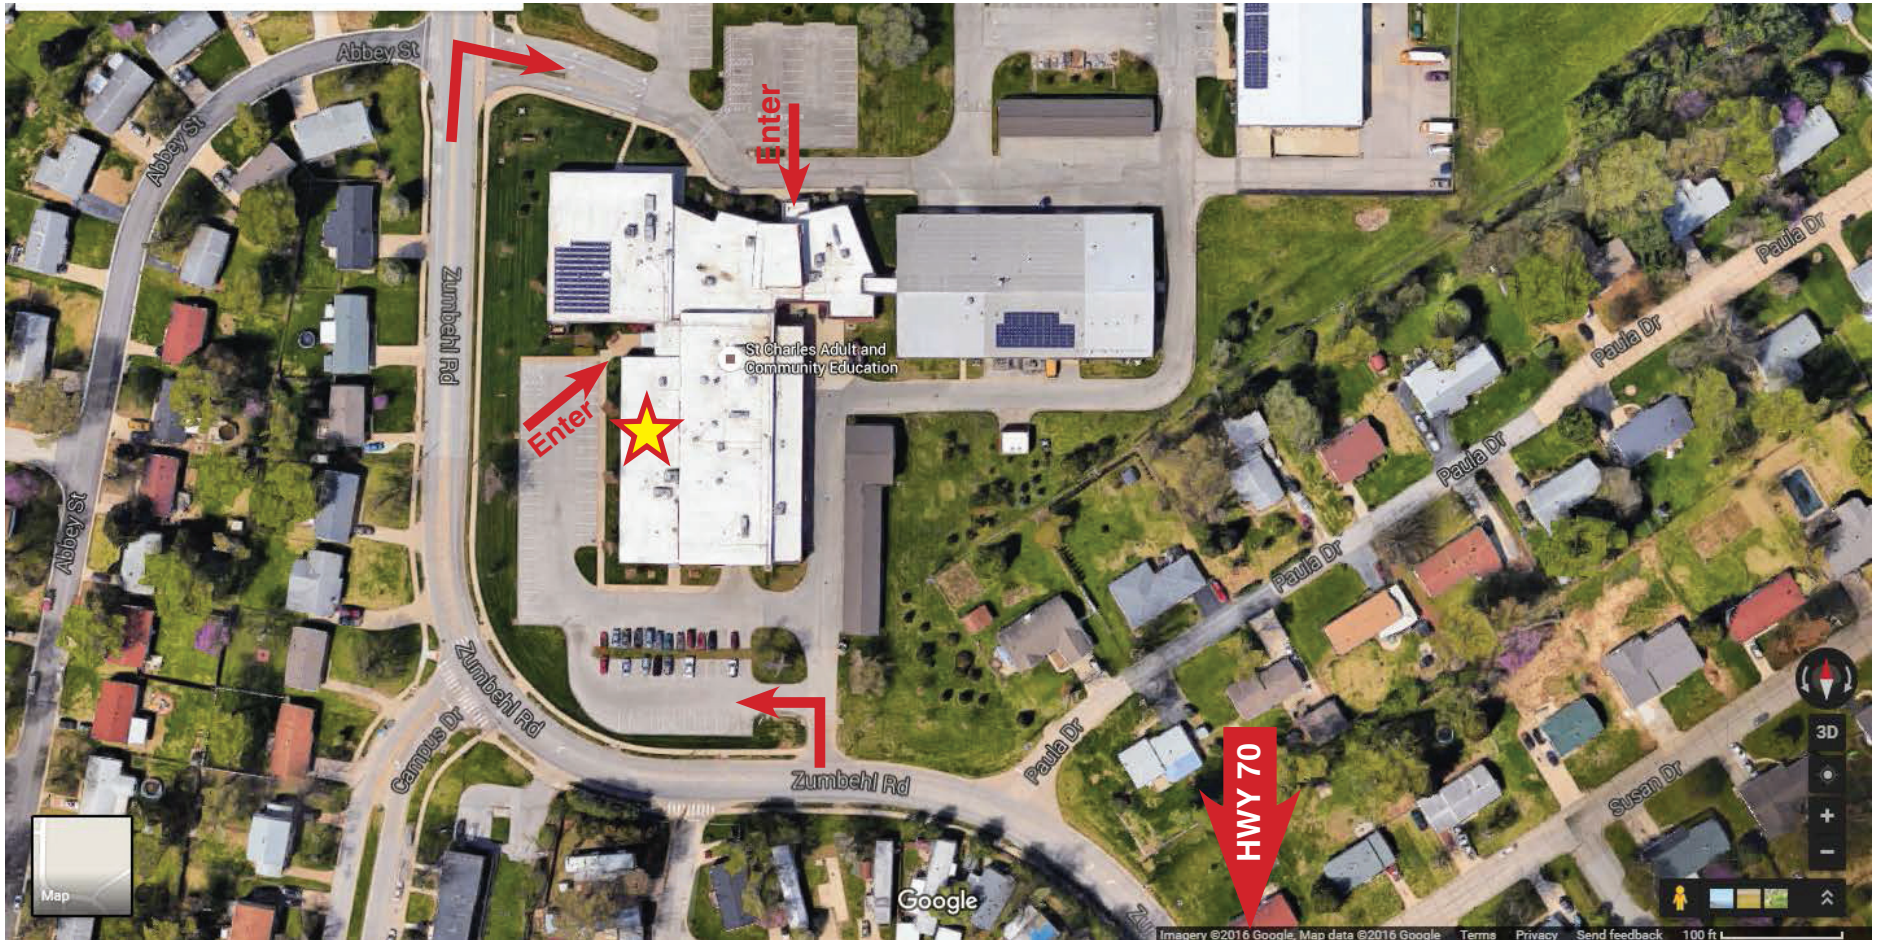

Adult & Community Education / Lewis and Clark Career Center

2400 Zumbahl Road, St. Charles, 63301
Room 103

0.9 miles north of Highway 70

You can enter the building through either of the main entrances although the south entrance is closest to the classroom. Once you enter the building, follow the black wall signs guiding you to the Adult Education Office-Room 101 Upon locating the Adult Education office, proceed two doors further on the right to room 103.

Adult & Community Education / Lewis and Clark Career Center

2400 Zumbuhl Road, St. Charles, 63301

Room 103

0.9 miles north of Highway 70

You can enter the building through either of the main entrances although the south entrance is closest to the classroom.