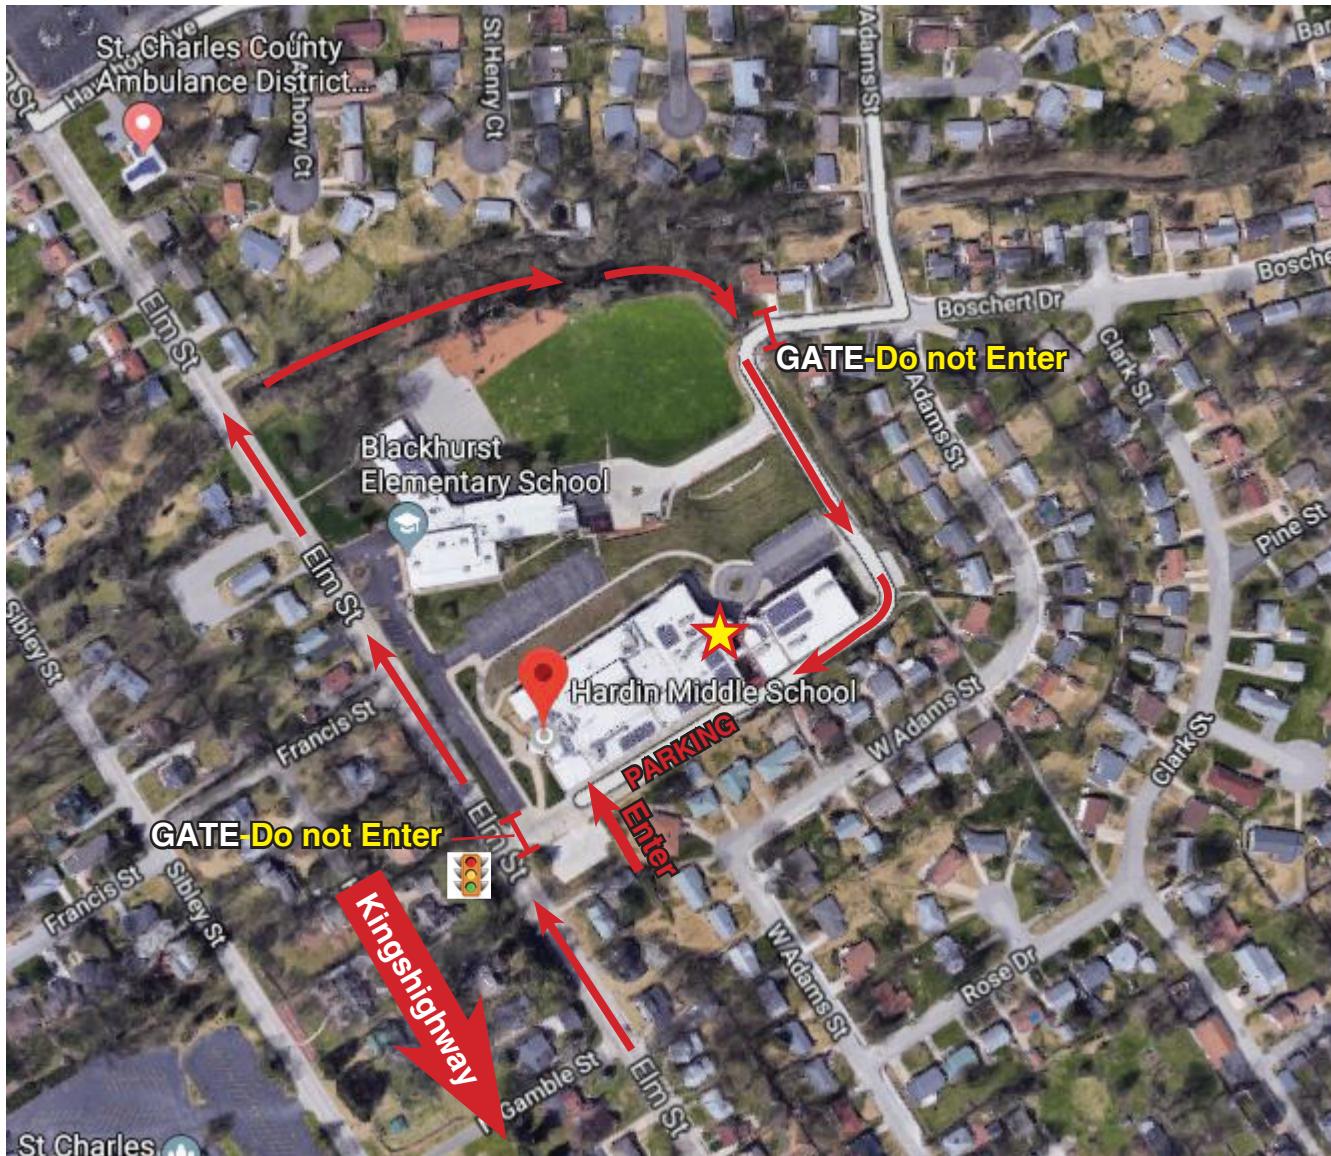

Hardin Middle School
1950 Elm Street, St Charles MO
Room 223

Do to the Gates installed at certain entrances, you need to turn RIGHT on a NEW street right past Blackhurst Elementary to get to Hardin Middle School and the parking lot. The classroom will be just on the other side of the commons.

Hardin Middle School (Second Floor)
1950 Elm Street, St Charles MO
Room 223

Upon entering the building, go directly up the stairs. At the top of the stairs, make a right. Go straight, and make a left at the next hallway. Make a right after room 224, and go straight ahead to room 223.