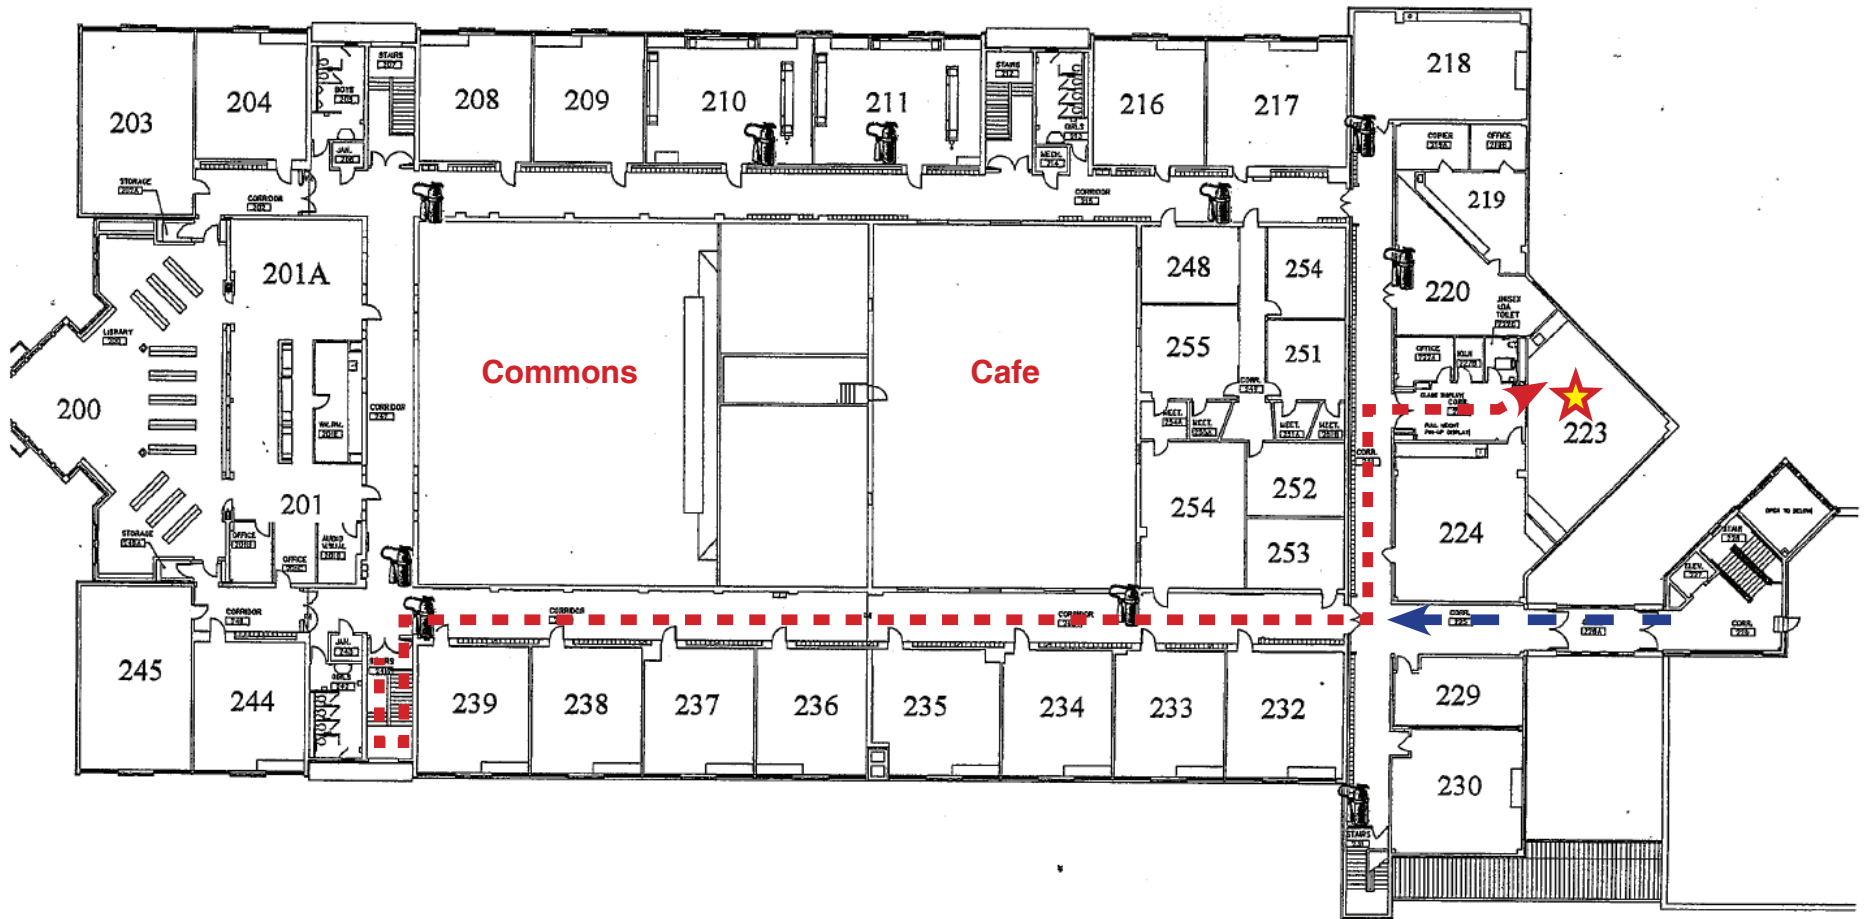

Hardin Middle School
1950 Elm Street, St Charles MO
Room 223

Do to the Gates installed at certain entrances, you need to turn RIGHT on a NEW street right past Blackhurst Elementary to get to Hardin Middle School and the parking lot. The classroom will be just on the other side of the commons.

Hardin Middle School (Second Floor)
1950 Elm Street, St Charles MO
Room 223

Upon entering the building, go directly up the stairs. At the top of the stairs, make a right. Go straight, and make a left at the next hallway. Make a right after room 224, and go straight ahead to room 223.