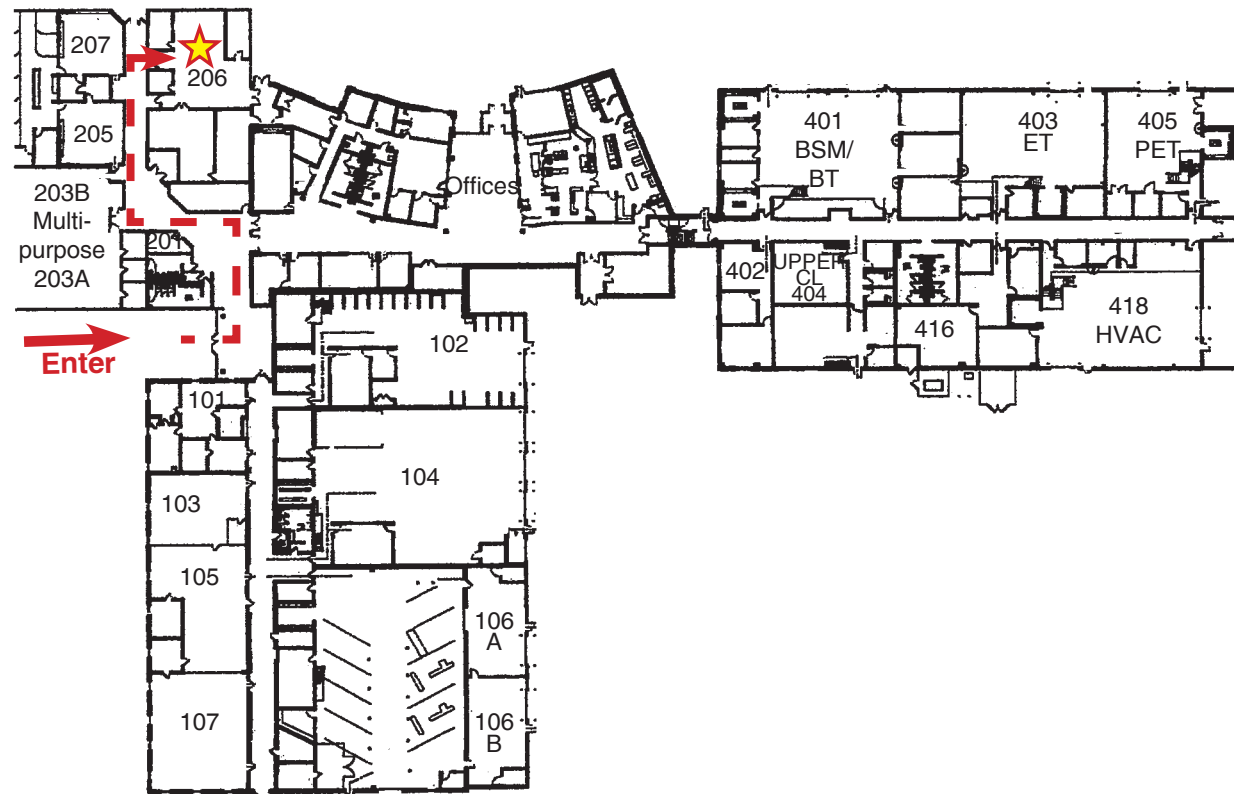

Adult & Community Education / Lewis and Clark Career Center
2400 Zumbahl Road, St. Charles, 63301
Classroom B206-Resource

Once you enter the building, follow the large black signs to the multipurpose room. When you are facing the multipurpose room doors, make a turn to your right and proceed down the hall. Room B206 will be the first inset doorway on your right.