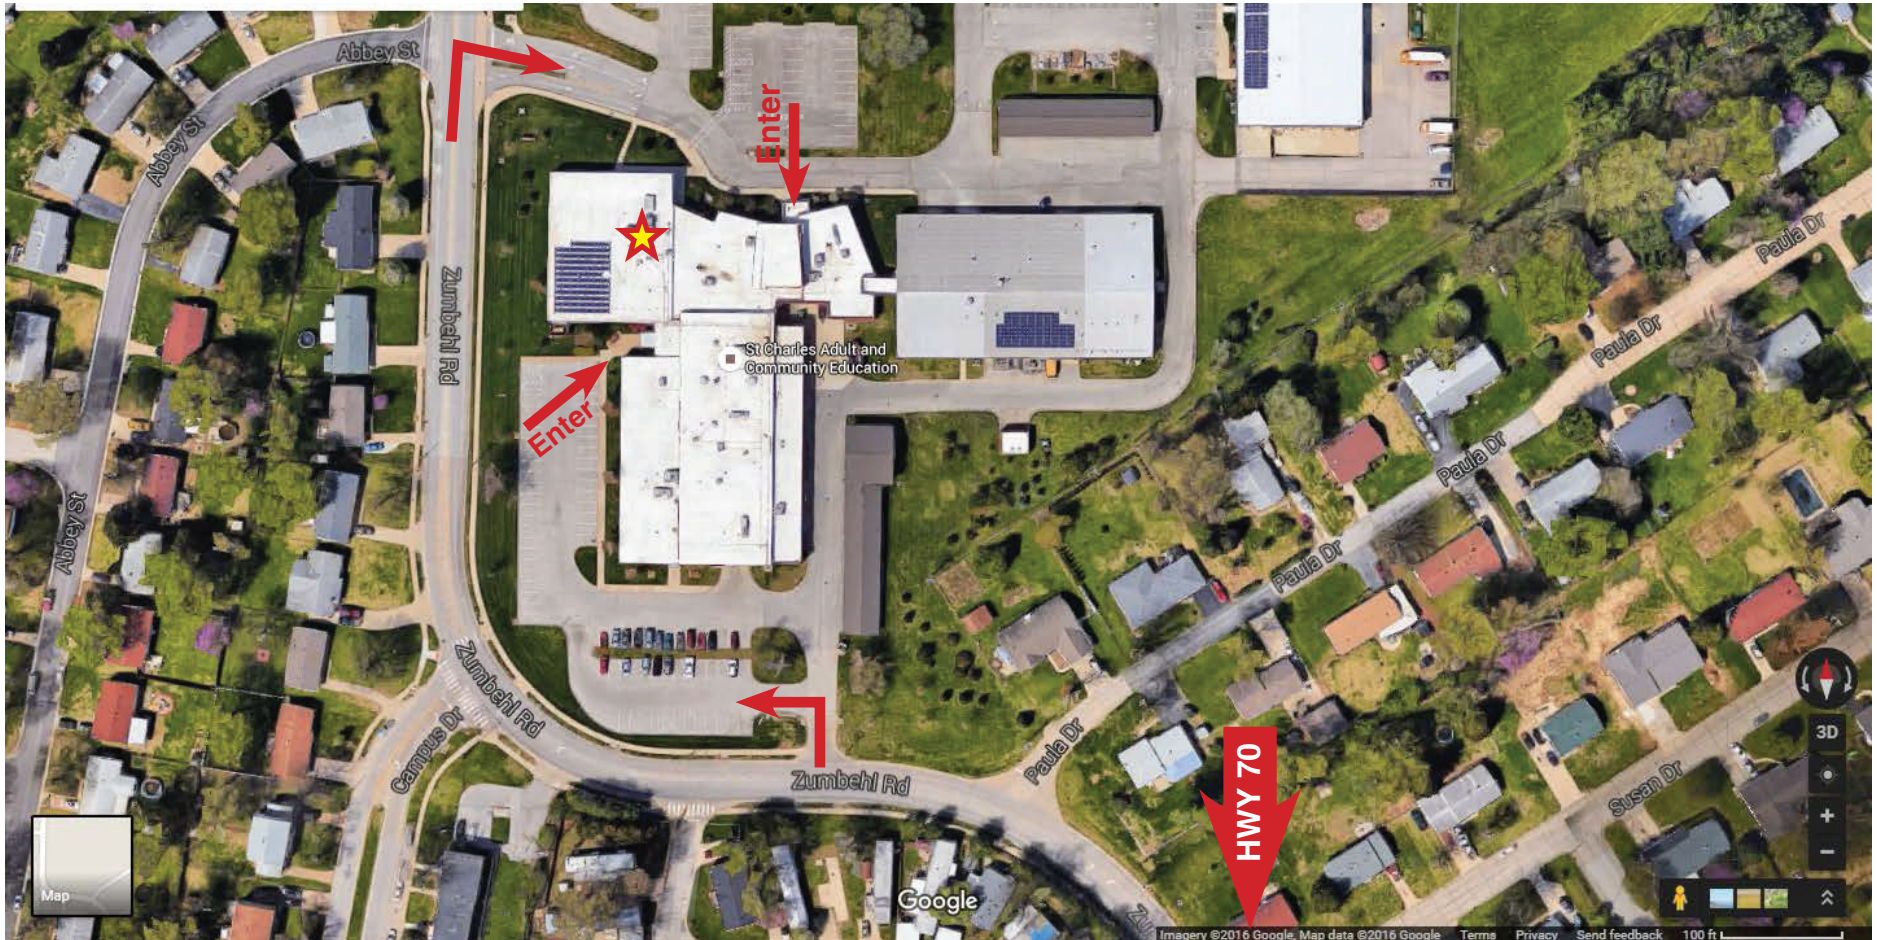

Adult & Community Education / Lewis and Clark Career Center
2400 Zumbahl Road, St. Charles, 63301
Classroom B206-Resource

Once you enter the building, follow the large black signs to the multipurpose room. When you are facing the multipurpose room doors, make a turn to your right and proceed down the hall. Room B206 will be the first inset doorway on your right.