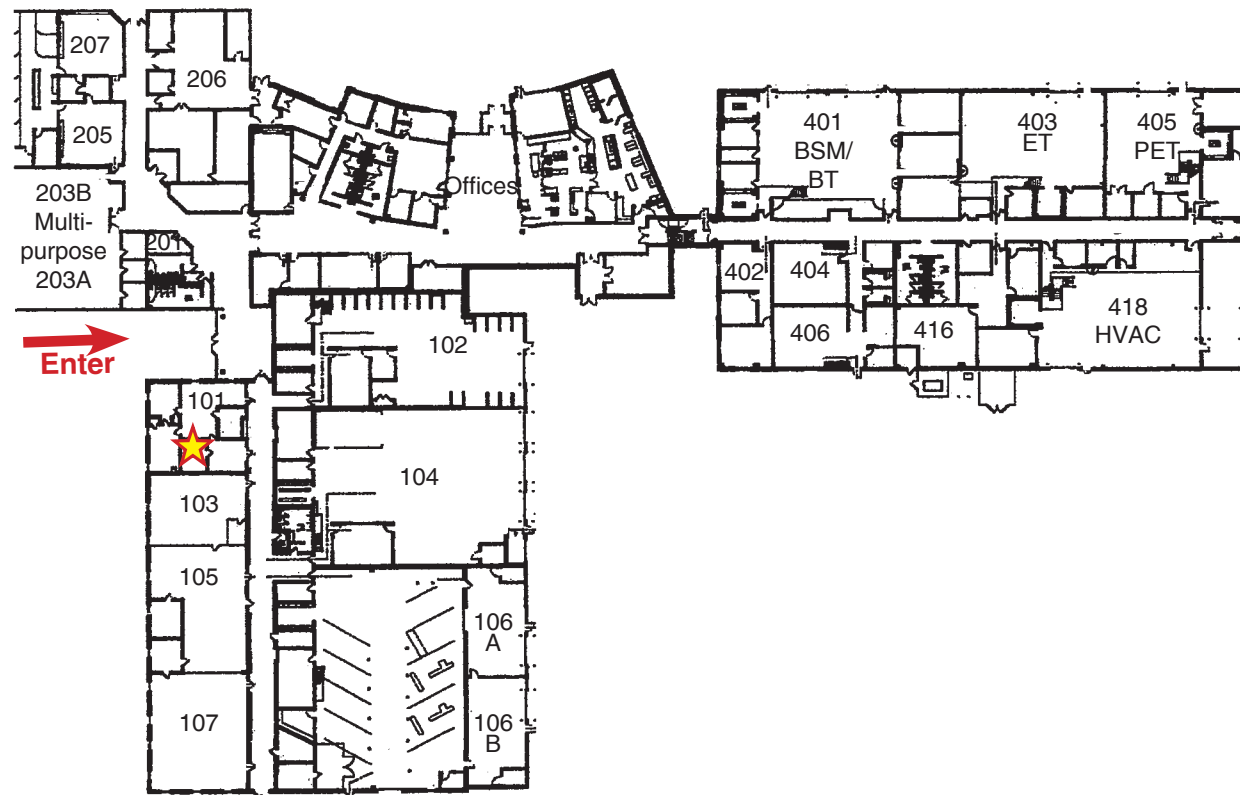

Adult & Community Education / Lewis and Clark Career Center
2400 Zumbahl Road, St. Charles, 63301
EMT and Phlebotomy Orientation (Room 101)

0.9 miles north of Highway 70

ORIENTATION STUDENTS –

Once you enter the building, follow the black wall signs guiding you to the Adult Education Office (Room 101)
We will have you sign in and then guide you to the orientation classroom.