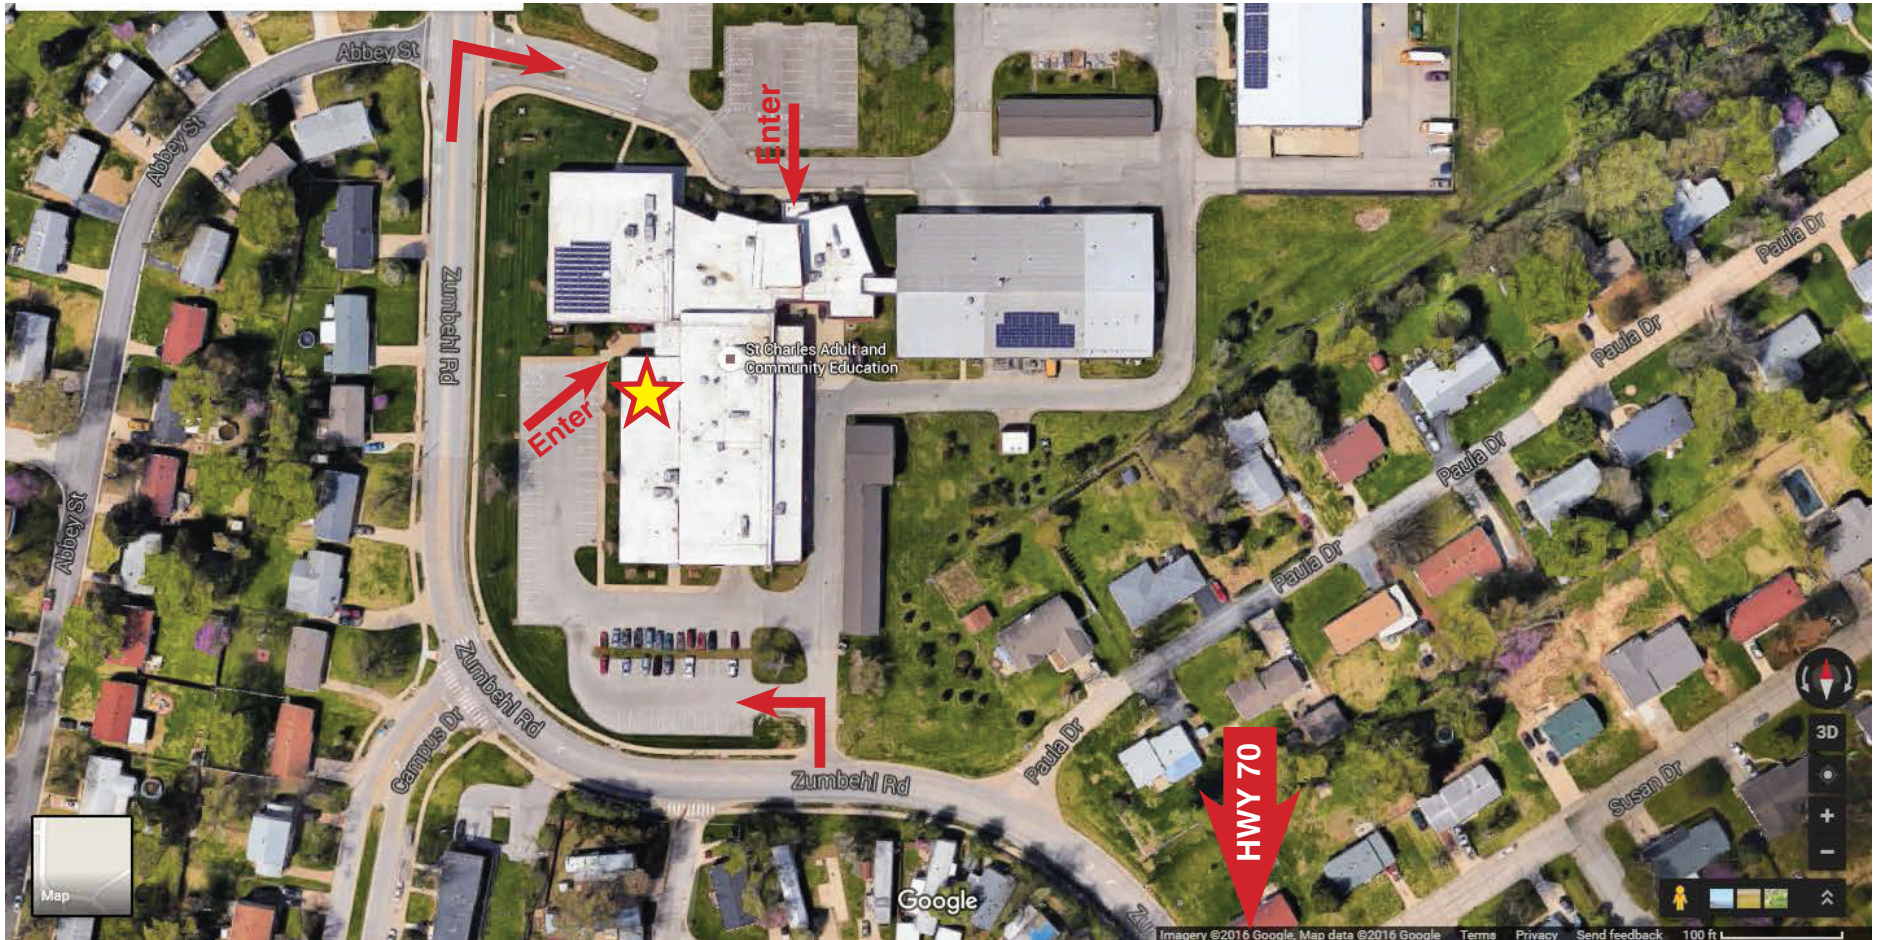

Adult & Community Education / Lewis and Clark Career Center
2400 Zumbahl Road, St. Charles, 63301
EMT and Phlebotomy Orientation (Room 101)

0.9 miles north of Highway 70

ORIENTATION STUDENTS –

Once you enter the building, follow the black wall signs guiding you to the Adult Education Office (Room 101)
We will have you sign in and then guide you to the orientation classroom.