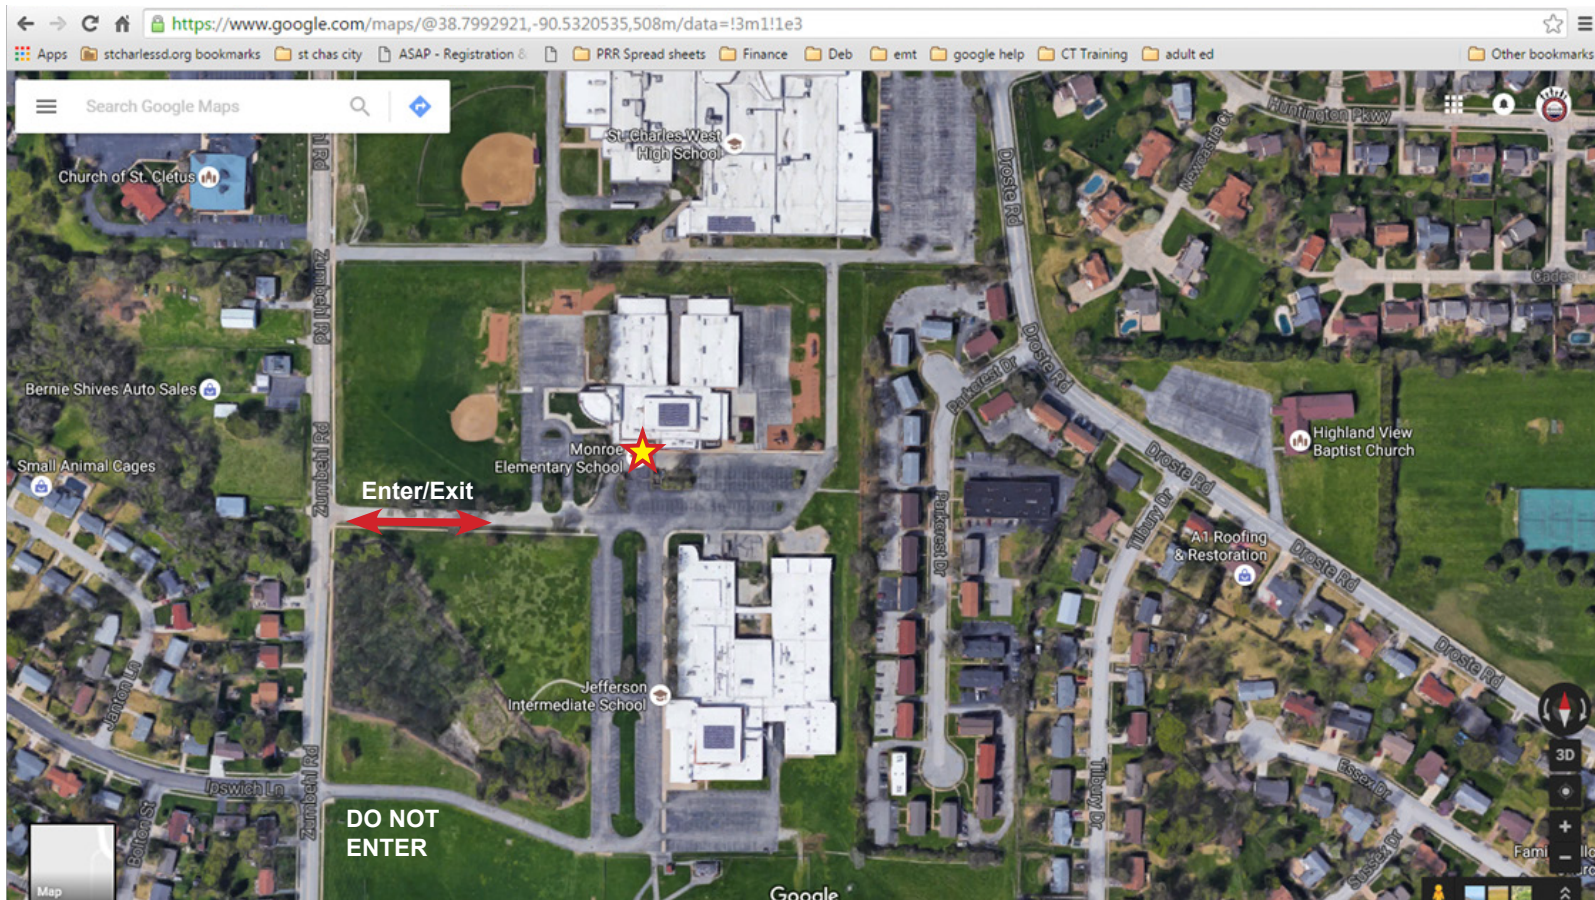

Monroe Elementary School
2670 Zumbahl Road, St. Charles, 63301
Room 110

Enter through the side doors. The art room will be at the end of the hall on the left.